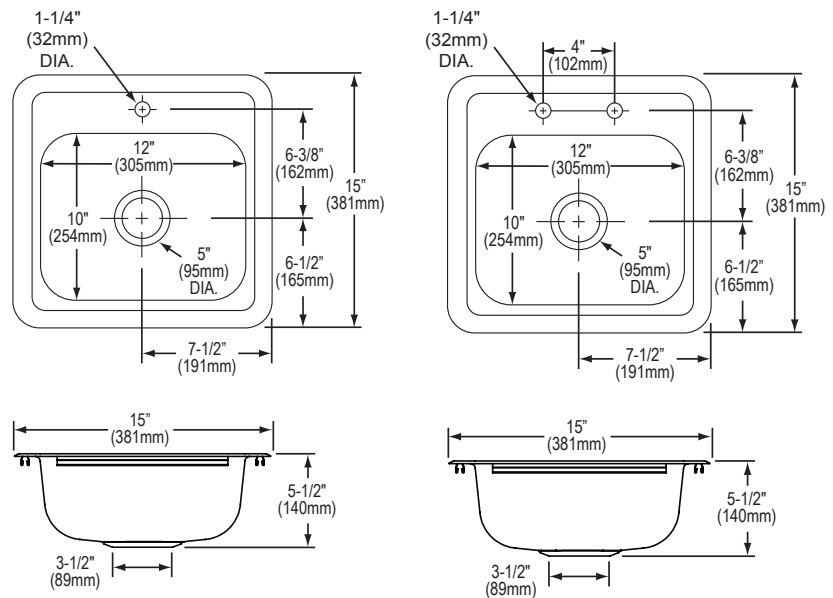

Product Specifications

Available Parts

1. **PFCLIP** Box of 10 clips for self rimming sinks for countertops up to 1-1/2" thick

Warranty and Codes

PROFLO stainless steel sinks carry a 2- year limited warranty. In an effort to continually improve our products, we will make design changes from time to time. We reserve the right to ship newly designed product to fill any order unless it is agreed in writing to do otherwise.

Sink complies with ASME A112.19.3-2008 CSA B45.4-08.

* All measurements are nominal. Please verify before actual installation.